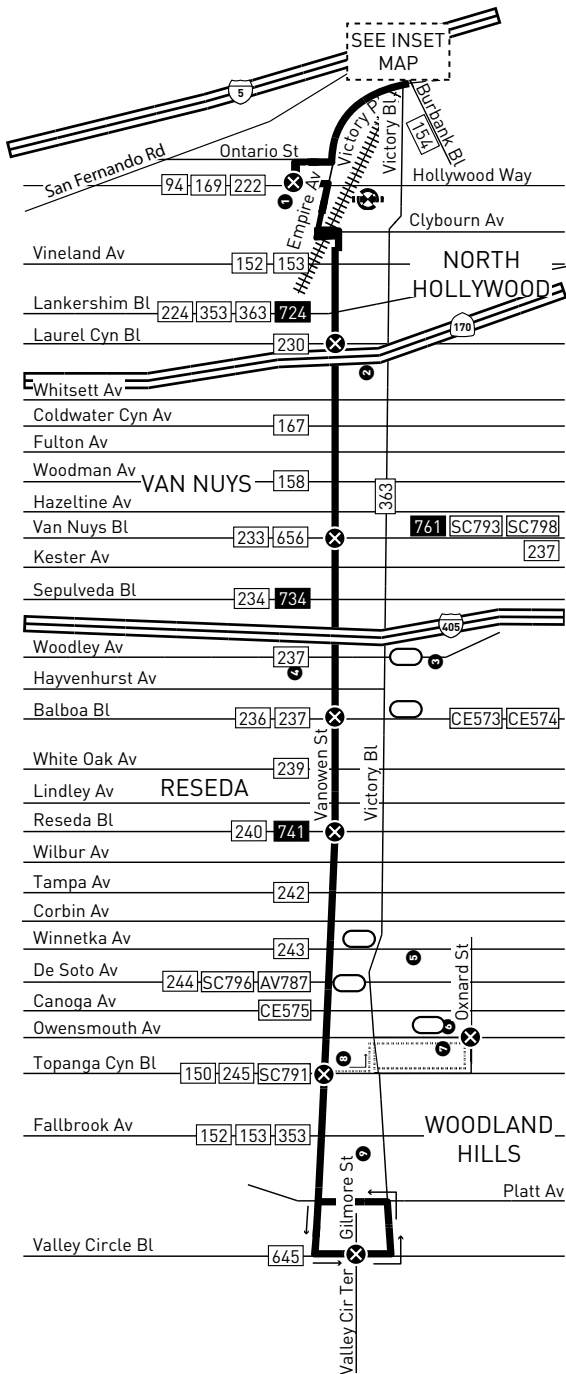

ROUTE MAP

INSET MAP

MAP NOTES

1 Bob Hope Airport	6 Warner Center Hub Metro Bus 161, 164, 245, 645, 750
2 Valley Plaza	7 Promenade Mall
3 Sepulveda Dam Recreation	8 Westfield Shoppingtown Topanga
4 Van Nuys Airport	9 Fallbrook Mall
5 Pierce College	10 Burbank High School

LEGENDS

- Line 165
- Line 165 Shortline
- Timepoints used on Timetable
- Metro Orange Line Station
- LADOT Commuter Express
- Santa Clarita Transit
- Antelope Valley Transit