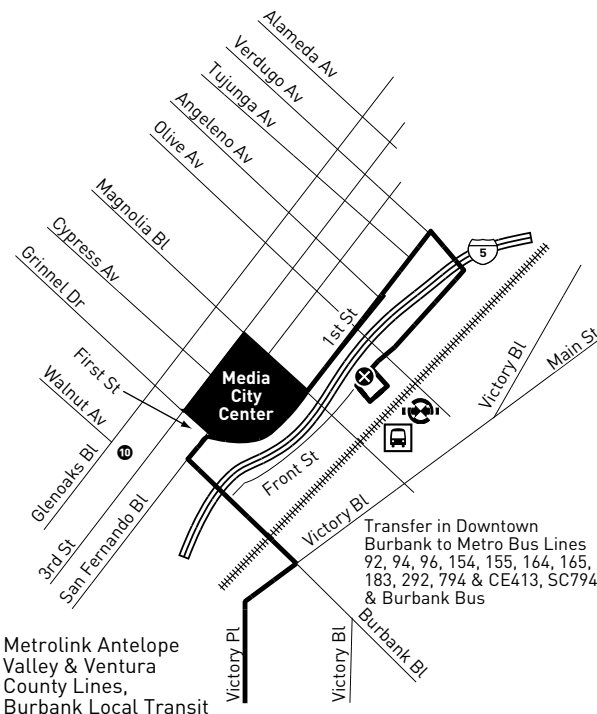

**ROUTE MAP**

**INSET MAP**

**MAP NOTES**

- |                                   |   |
|-----------------------------------|---|
| 1 <b>Bob Hope Airport</b>         | 6 <b>Warner Center Hub</b><br>Metro Bus 161, 164, 245, 645, 750 |
| 2 <b>Valley Plaza</b>             | 7 <b>Promenade Mall</b>   |
| 3 <b>Sepulveda Dam Recreation</b> | 8 <b>Westfield Shoppingtown Topanga</b>                         |
| 4 <b>Van Nuys Airport</b>         | 9 <b>Fallbrook Mall</b>   |
| 5 <b>Pierce College</b>           | 10 <b>Burbank High School</b>                                   |